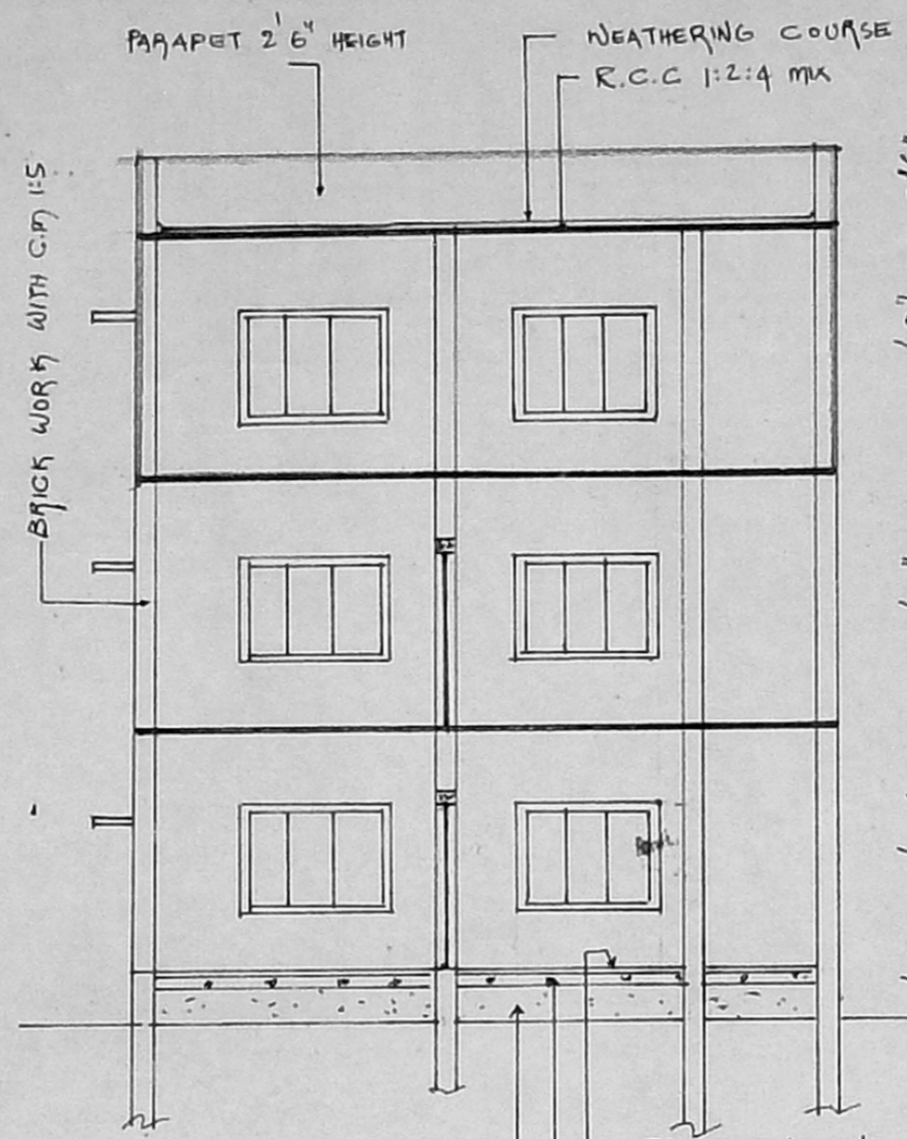

SECTION ON 'AA'