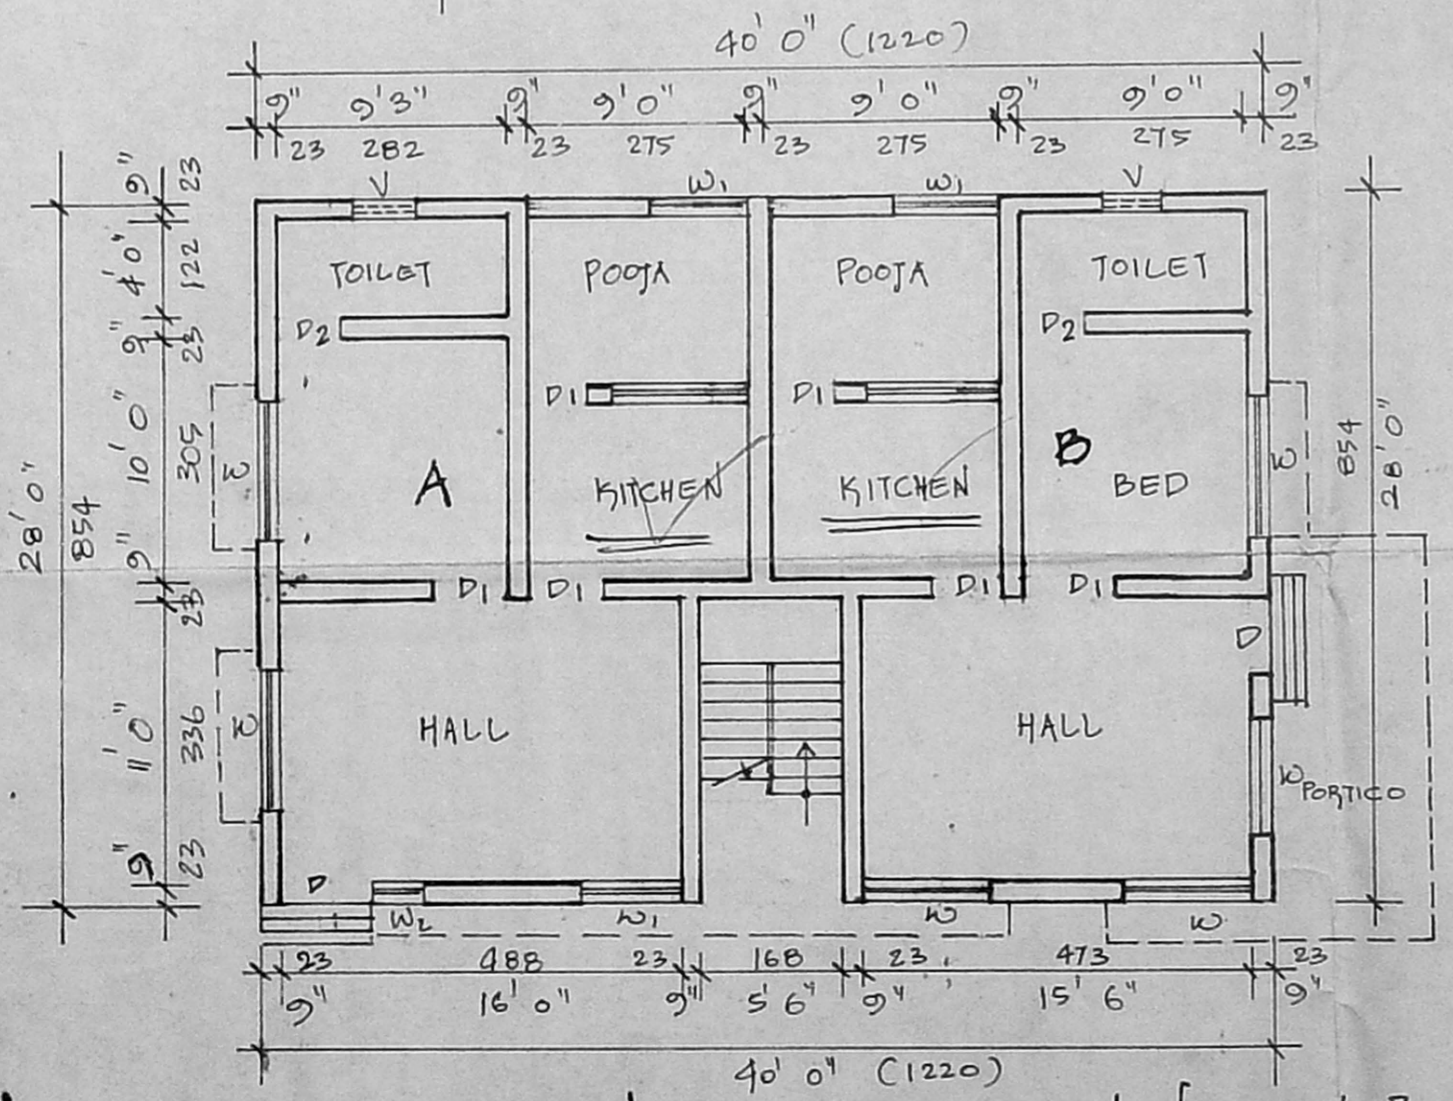

A- GROUND FLOOR PLAN [EXISTING]