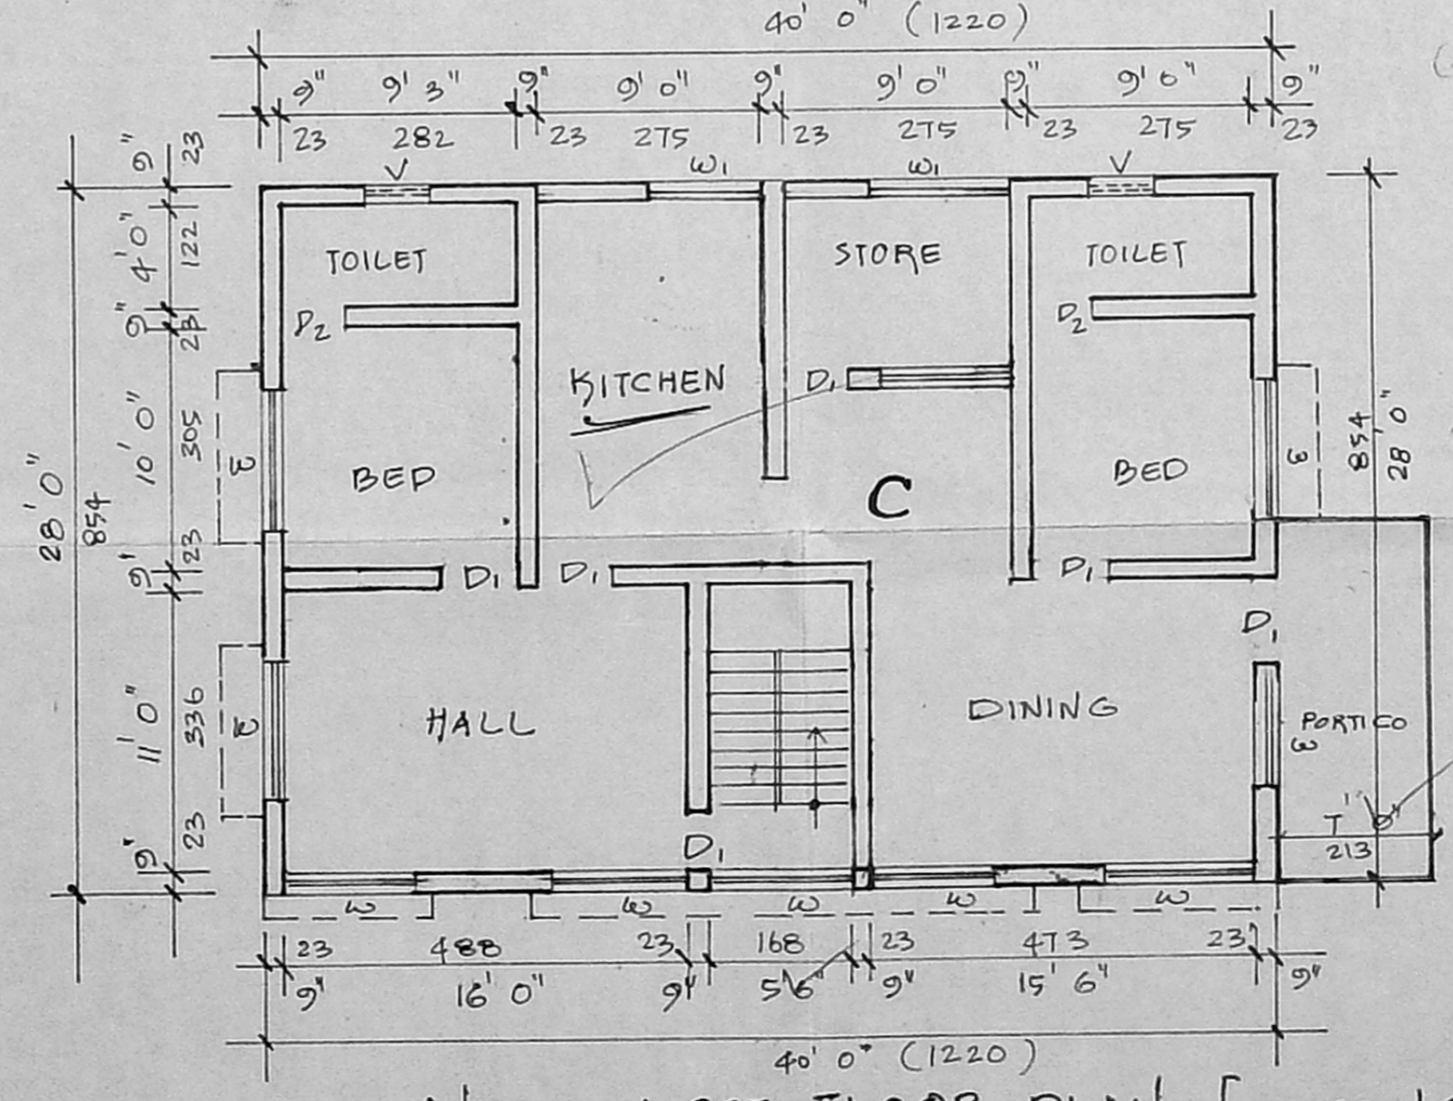

A- FIRST FLOOR PLAN [EXISTING]

DWELLING AREA STATEMENT

	DWELLING	AREA
GROUND FLOOR	A	49 M²
	B	49 M²
FIRST FLOOR	C	98.4 M²
SECOND FLOOR	D	98.4 M²

OWNER P. S. S. S. S.