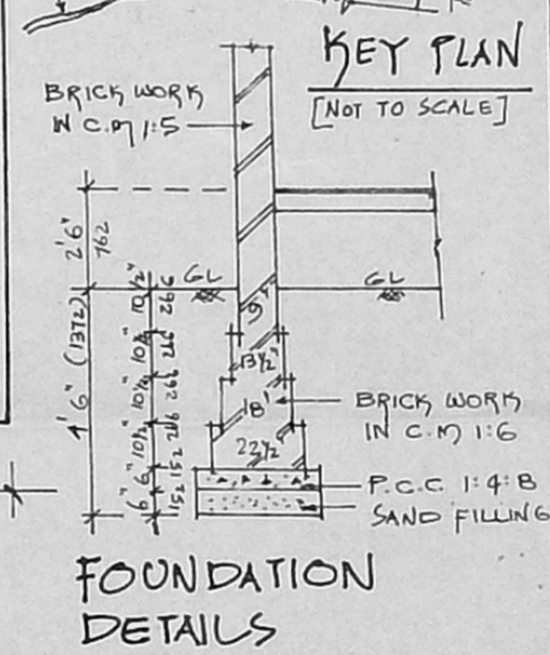

Security Plan
A2/25493/94

SCHEDULE OF JOINERY

D	DOOR	3' 0" x 7' 0"	21 x 213
D1	DOOR	2' 9" x 7' 0"	83 x 213
D2	DOOR	2' 6" x 7' 0"	76 x 213
W	WINDOW	4' 6" x 4' 0"	137 x 122
W1	WINDOW	3' 0" x 4' 0"	91 x 122
W2	WINDOW	2' 0" x 4' 0"	61 x 122
V	VENTILATOR	3' 0" x 2' 0"	91 x 61

AREA STATEMENT

PLOT AREA	2280	SFT	212	M²
GROUND FLOOR AREA	1120	SFT	104	M²
FIRST FLOOR AREA	1120	SFT	104	M²
SECOND FLOOR AREA	1120	SFT	104	M²
TOTAL AREA	3360	SFT	312	M²

COLOUR INDEX

SCALE: 1" = 8' 0" OR 1:100

PLAN SHOWING THE PROPOSED SECOND FLOOR TO THE EXISTING GROUND AND FIRST FLOOR RESIDENTIAL BUILDING IN S.NO: 347/3, PLOT NO: 8 OF HODAMBA KRAM VILLAGE

"CHAIRMAN - VASUDEVAN NAGAR" [IN KALAINAR KARUNANIDHI NAGAR SCHEME AREA]

DWELLING AREA STATEMENT

	DWELLING	AREA
GROUND FLOOR	A	49 M²
	B	49 M²
FIRST FLOOR	C	98.4 M²
SECOND FLOOR	D	98.4 M²

OWNER P. S. S. S. S.