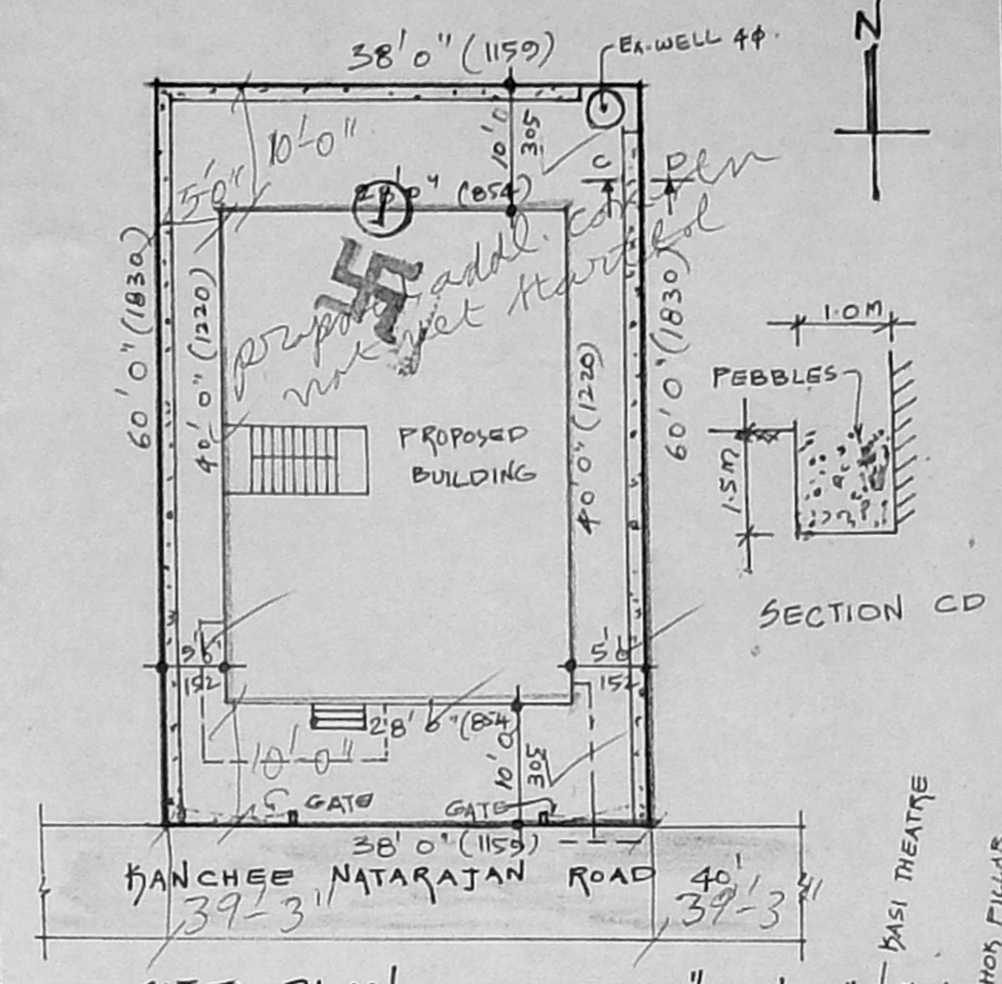

SITE PLAN SCALE: 1" = 16' 0"

SCHEDULE OF JOINERY

D	DOOR	3' 0" x 7' 0"	21 x 213
D1	DOOR	2' 9" x 7' 0"	83 x 213
D2	DOOR	2' 6" x 7' 0"	76 x 213
W	WINDOW	4' 6" x 4' 0"	137 x 122
W1	WINDOW	3' 0" x 4' 0"	91 x 122
W2	WINDOW	2' 0" x 4' 0"	61 x 122
V	VENTILATOR	3' 0" x 2' 0"	91 x 61

AREA STATEMENT

PLOT AREA	2280	SFT	212	M²
GROUND FLOOR AREA	1120	SFT	104	M²
FIRST FLOOR AREA	1120	SFT	104	M²
SECOND FLOOR AREA	1120	SFT	104	M²
TOTAL AREA	3360	SFT	312	M²

COLOUR INDEX