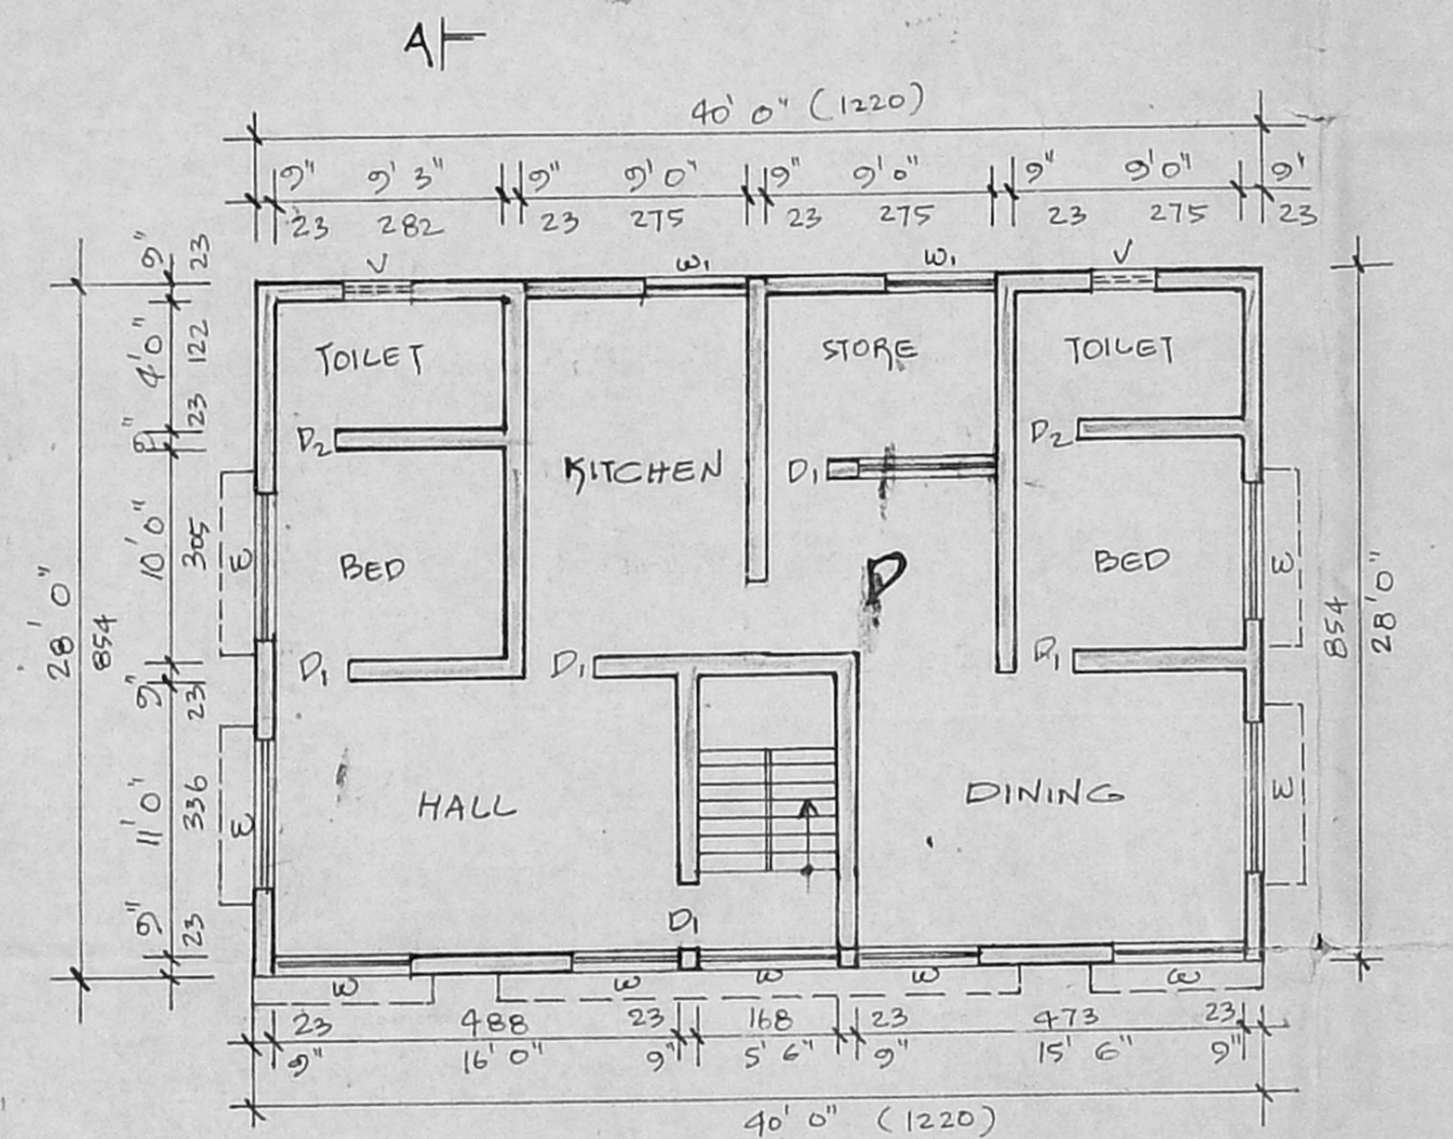

A- SECOND FLOOR PLAN [PROPOSED]