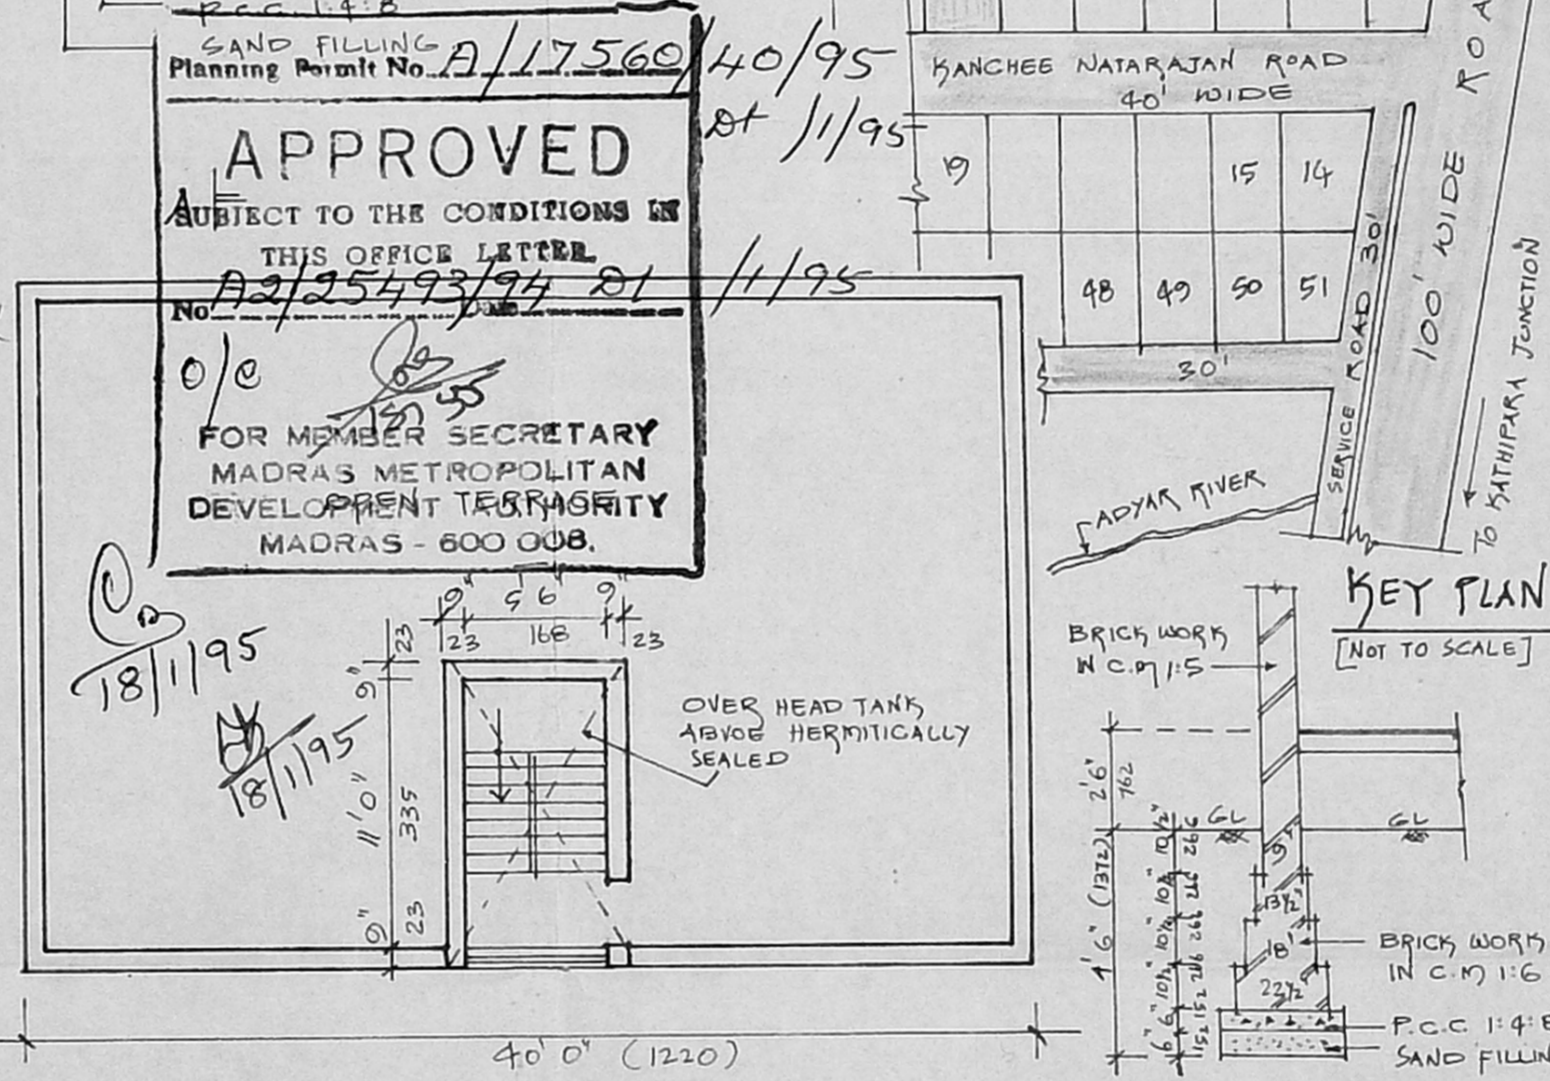

FOUNDATION DETAILS

A- TERRACE PLAN